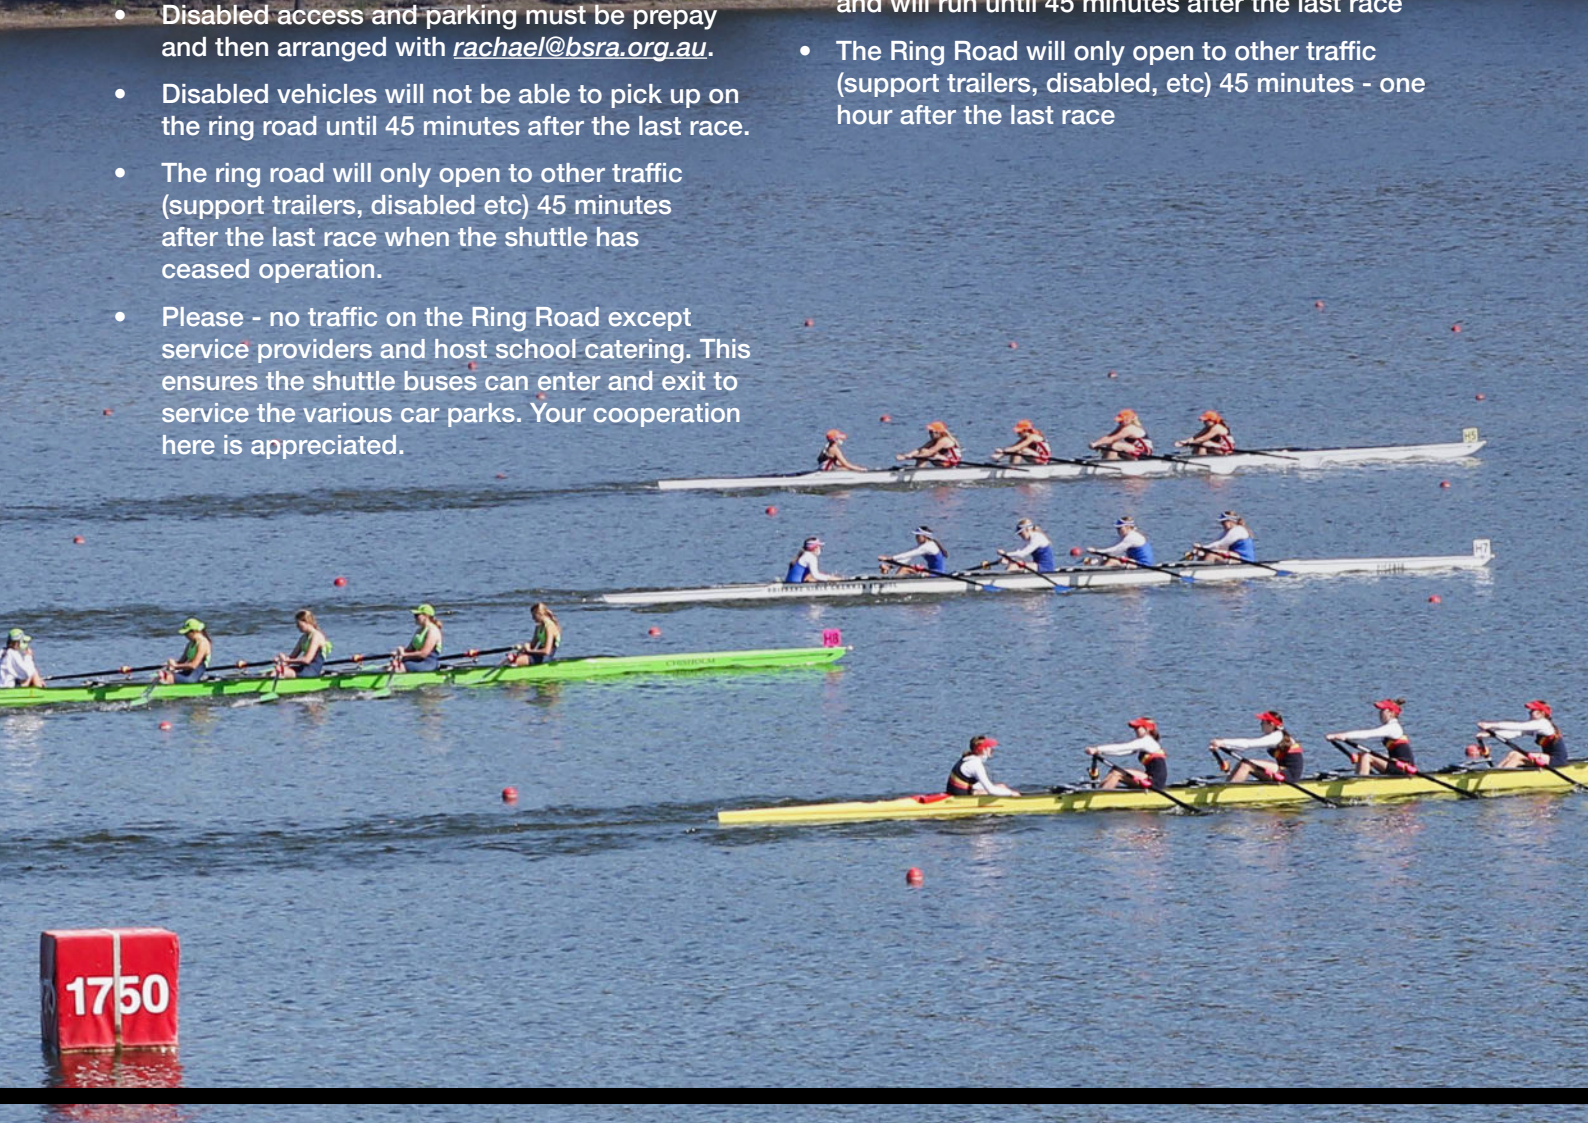

ATHLETE BUSES

- **ALL ATHLETES MUST ARRIVE ON BUSES**
- Please note: Athletes arriving in parent vehicles will not be able to get into the venue until 7am

MEEBUN RING ROAD

ON SPECTATOR HEADLAND

- The Ring Road is only open to 3 x host school vehicles, 2 x merchandise vehicles and the shuttle buses for the duration of the event
- The shuttle requires significant space to operate and will run until 45 minutes after the last race
- The Ring Road will only open to other traffic (support trailers, disabled, etc) 45 minutes - one hour after the last race